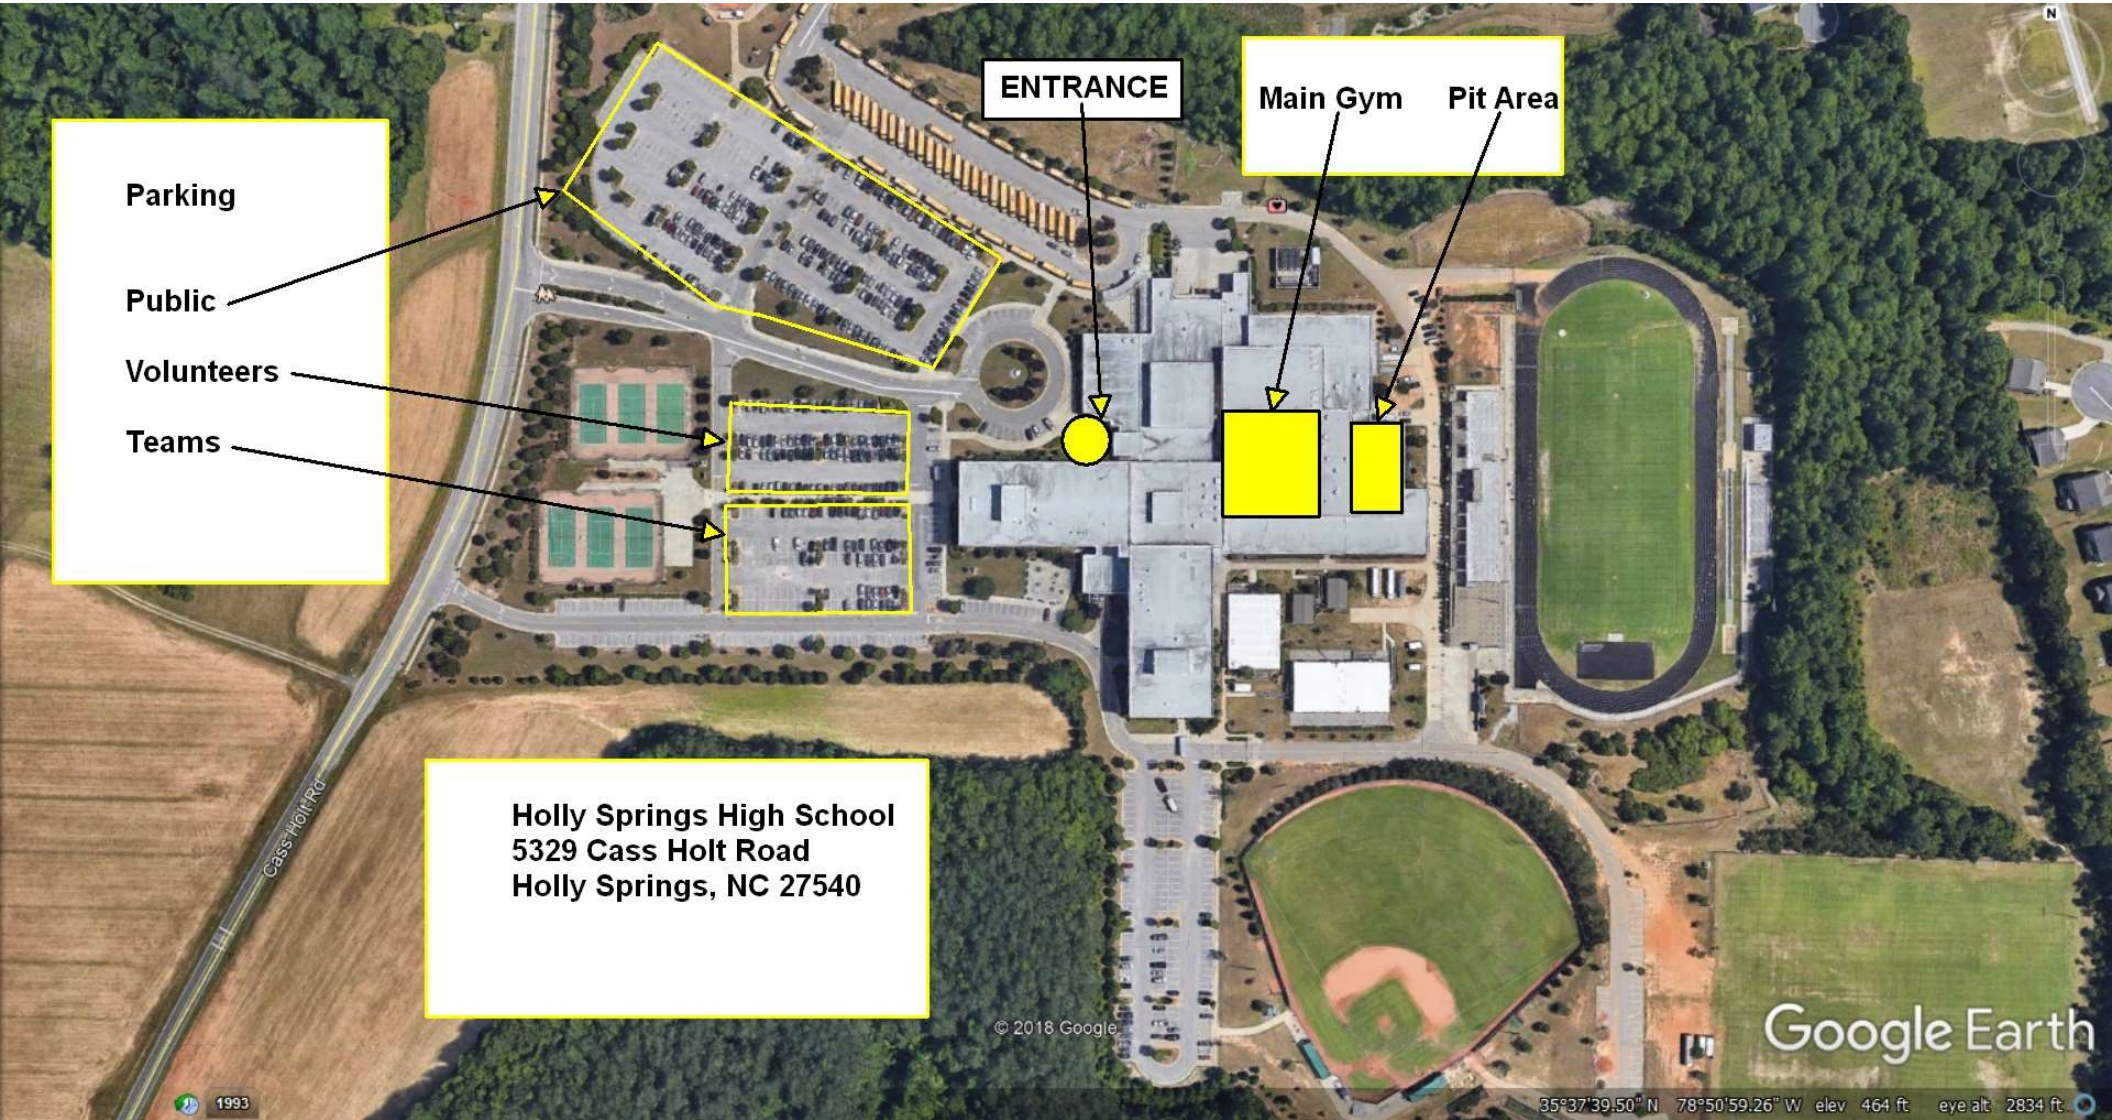

**Parking**  
**Public**  
**Volunteers**  
**Teams**

**ENTRANCE**

**Main Gym** **Pit Area**

**Holly Springs High School**  
**5329 Cass Holt Road**  
**Holly Springs, NC 27540**

© 2018 Google

35°37'39.50" N 78°50'59.26" W elev 464 ft eye alt 2834 ft