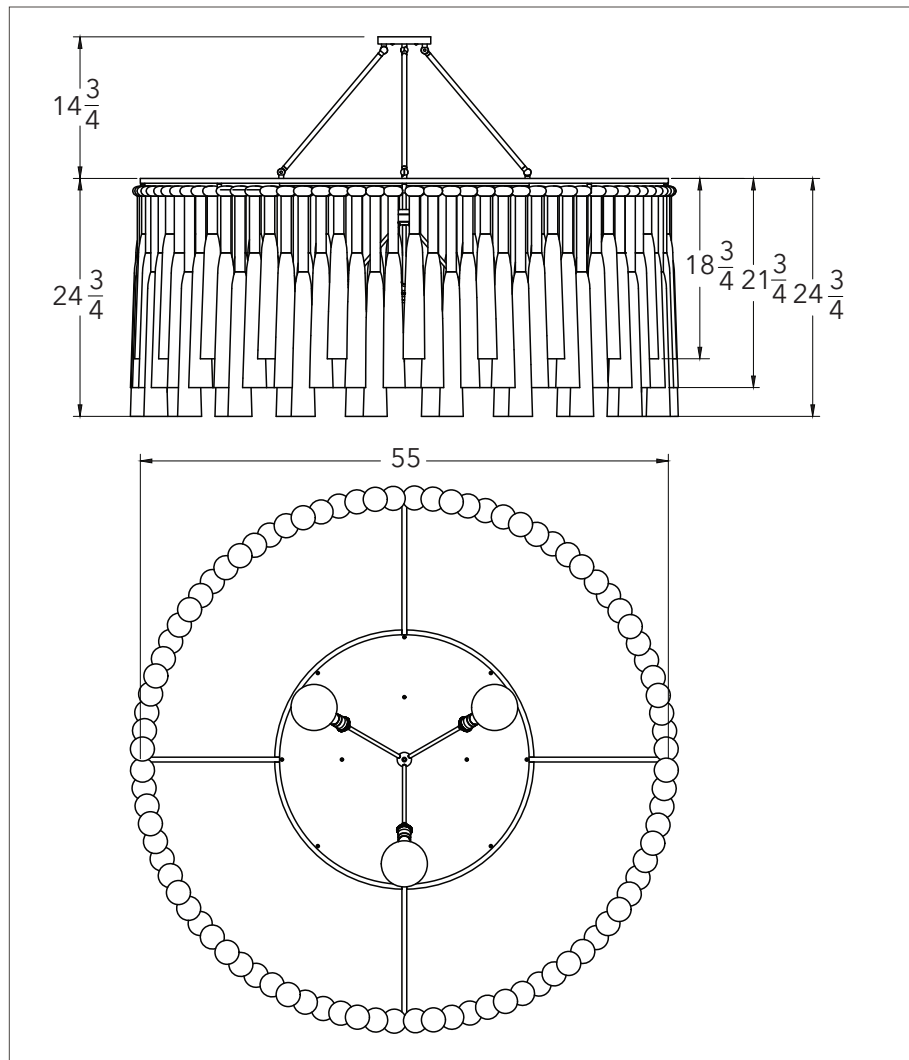

Dawn 55 - Staggered all the Way

Chandelier

Dimensions: Diameter 55"
Tassel Length 24.75"

Weight: 83 lbs.

Drop Bars: Standard 14.75"
Minimum Height 8.5"
Maximum Height 30"

Chain Extension: Standard 18"
*Need more chain?
Please inquire, sold by 12" increments.

Bulb Size: Medium Base E26 / G40 4.75"

Bulb Quantity: 3 bulbs

Certifications:

- UL listed for damp locations
- Wiring for 220 EU installation is available
- FR treatment available

Make this Dawn 55 your own!