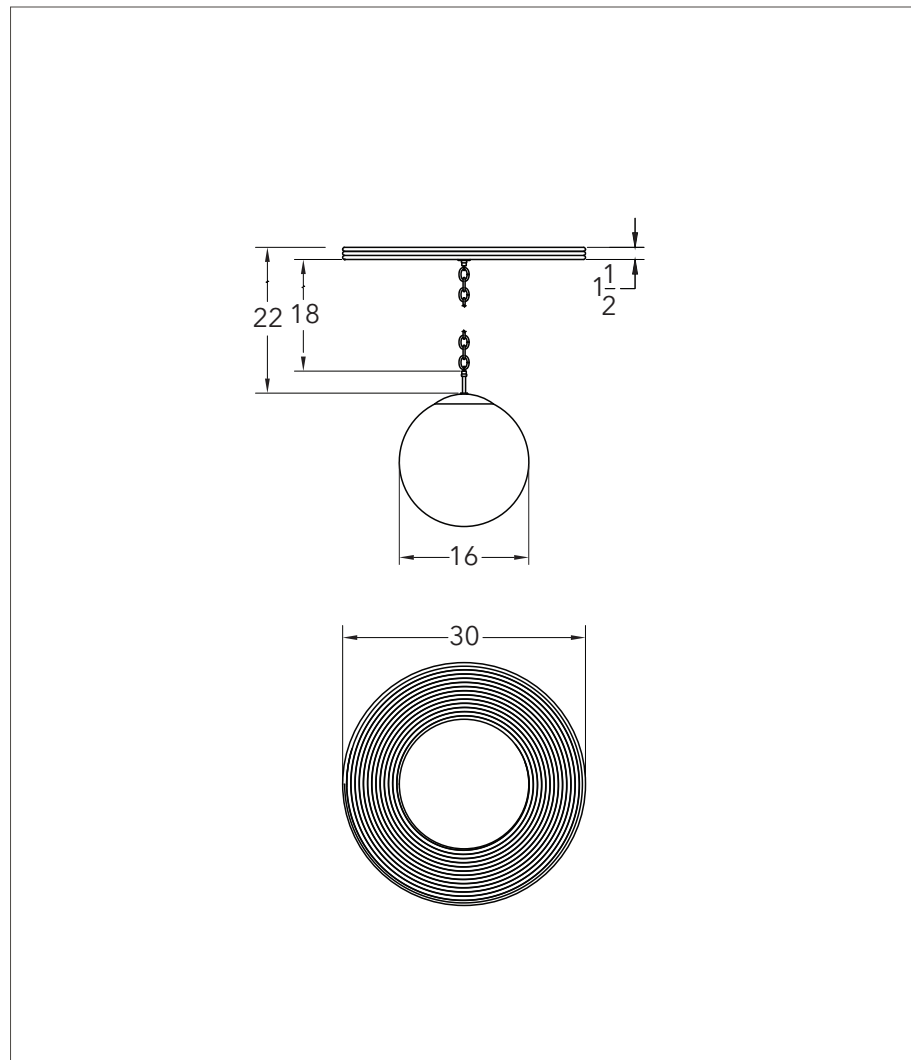

## Iris 30 - Flush Mount

Pendant

### Dimensions

Oval Wood Canopy: Diameter 30"  
Optional Wood  
Disc Drop: Diameter 36"  
Glass Ball Shade: Available with 12" - 16" diameter

### Weight:

Chain: Standard 18"  
Extension: \*Need more chain?  
Please inquire, sold by 12" increments.

Bulb Size: Medium Base E26 / G16 / G16.5" 2" - 3"

Bulb Quantity: 1 bulb