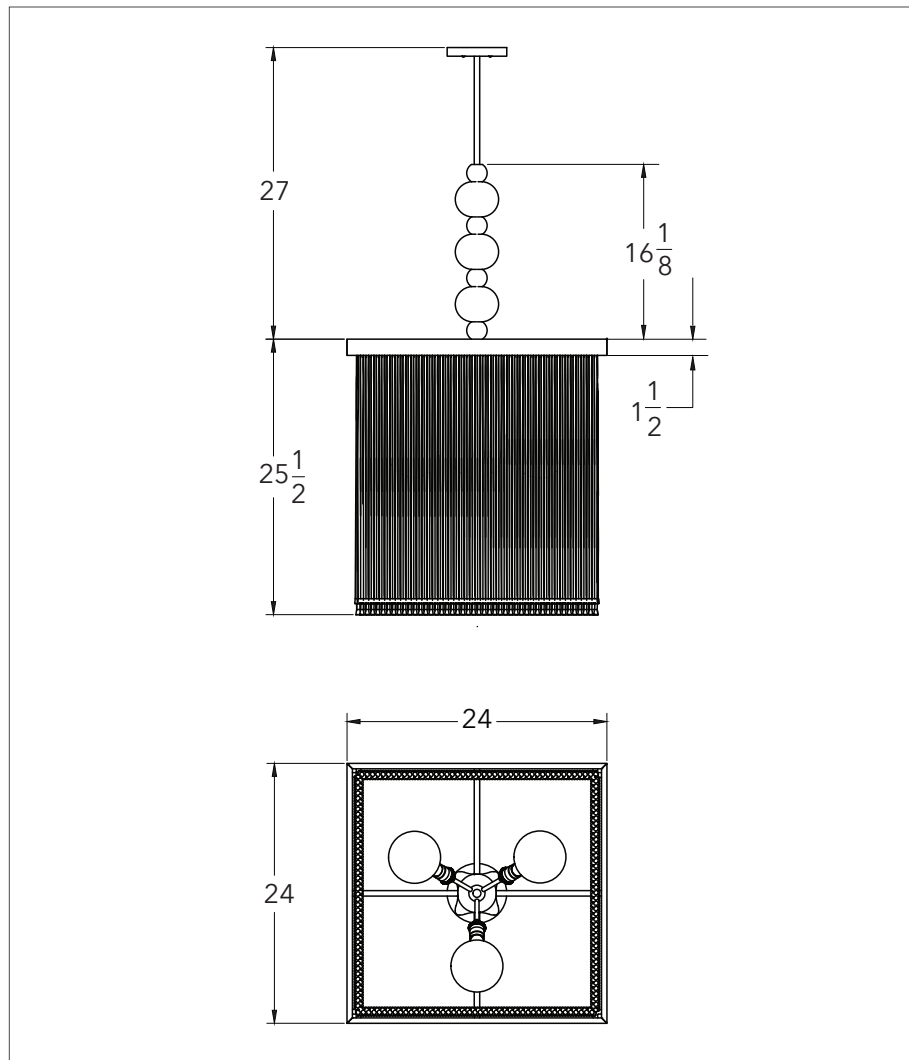

Sabine 24 - Fringe Envy

Chandelier

Dimensions: Frame - 24"W x 24D
Fringe Length - 25.5"

Weight:

Drop Bar: Standard 27" length

Bulb Size: Medium Base E26 / G40, 4.75"

Bulb Quantity: 3 bulbs

Certifications:

- UL listed for damp locations
- Wiring for 220 EU installation is available
- FR treatment available

Make this Sabine 24 your own!

- See our standard material and colors
- Custom capabilities available, please inquire