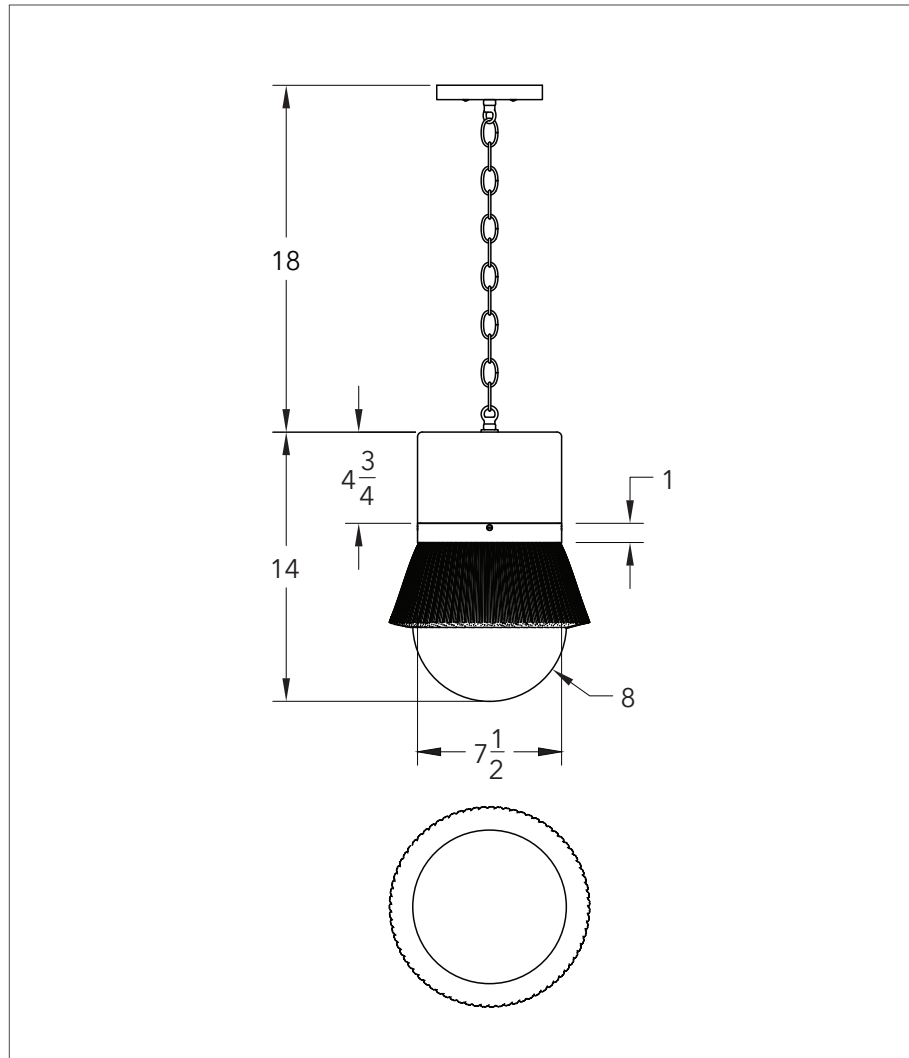

## Luz 14

### Pendant

Dimensions: Diameter 7.5"  
Length 14"  
Glass Ball Shade 8"

Weight:

Chain Drop Extension: Standard 18" length.  
\*Need more chain?  
Please inquire, sold by 12" increments.

Bulb Size: Medium Base E26 / G16, G16.5 2"- 3"